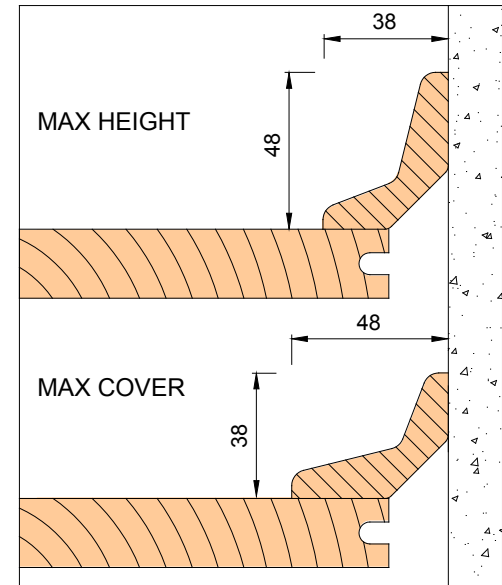

JUNCKERS BLU BAT SYSTEM HEIGHT 52mm  
WITH JUNCKERS SKIRTING

JUNCKERS COMBI SKIRTING