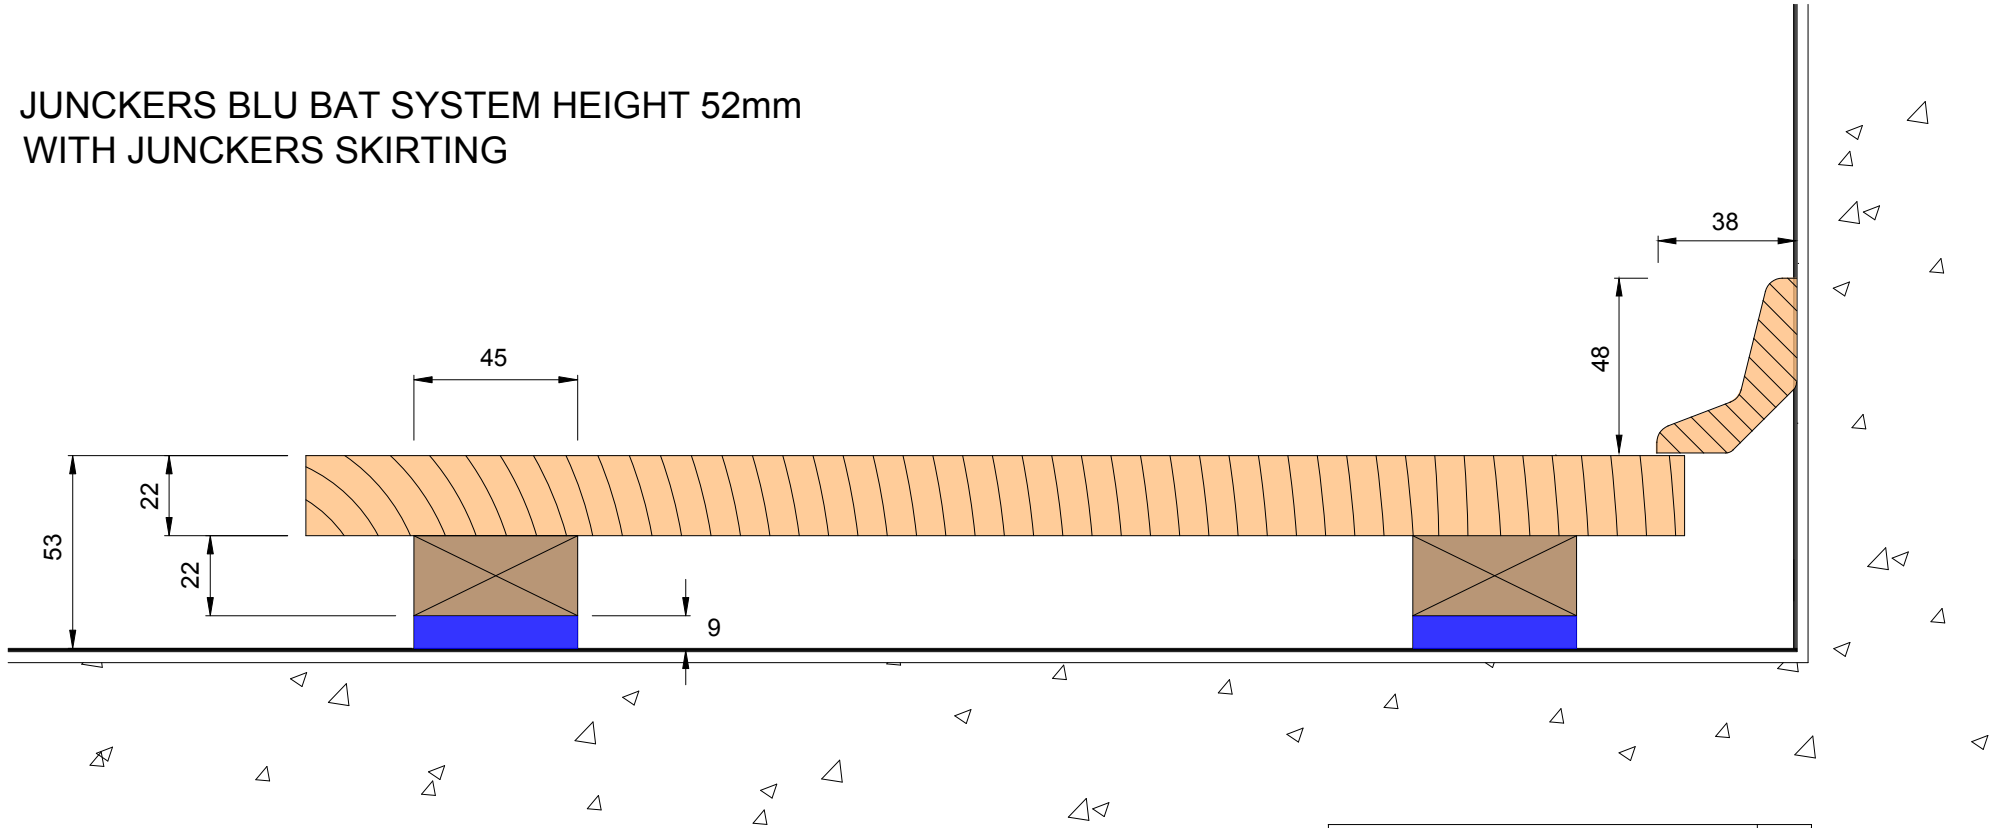

JUNCKERS BLU BAT SYSTEM HEIGHT 52mm  
WITH JUNCKERS SKIRTING

JUNCKERS COMBI SKIRTING